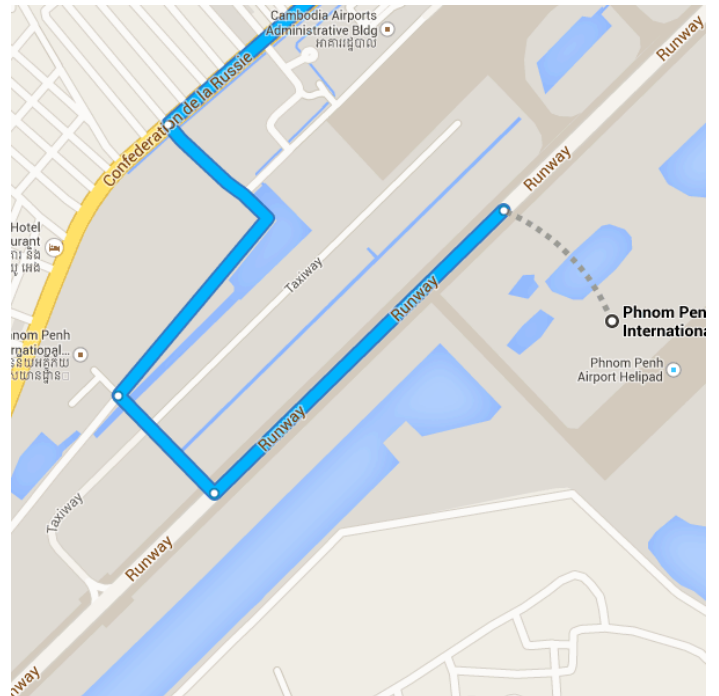

⚠ Restricted usage road

800 m / 37 s

Continue to Confederation de la Russie/  
មហាវិថីសហព័ន្ធរុស្ស៊ី

1.0 km / 2 min

➤ 2. Take the 1st right

280 m

➤ 3. Take the 2nd right toward Confederation de la Russie/មហាវិថីសហព័ន្ធរុស្ស៊ី

750 m

Take the 2nd right onto

➤ Confederation de la Russie/  
មហាវិថីសហព័ន្ធរុស្ស៊ី

1.9 km / 3 min

Turn right onto 2004/Street 2004

➤ 4.6 km / 6 min

Continue on Yothapol Khemarak Phoumin Blvd. Drive to National Highway 1

8.1 km / 10 min

➤ 6. Turn right onto Yothapol Khemarak Phoumin Blvd

1.2 km

↑ 7. Continue straight onto ស្ពានអាកាសស្ទឹងមានជ័យ

550 m

↑ 8. Continue onto Yothapol Khemarak Phoumin Blvd

4.7 km

↑ 9. Continue onto ស្ពានព្រះមុនីវង្សថ្មី

400 m

↑ 10. Continue onto National Highway 1

**i** Destination will be on the left

1.3 km