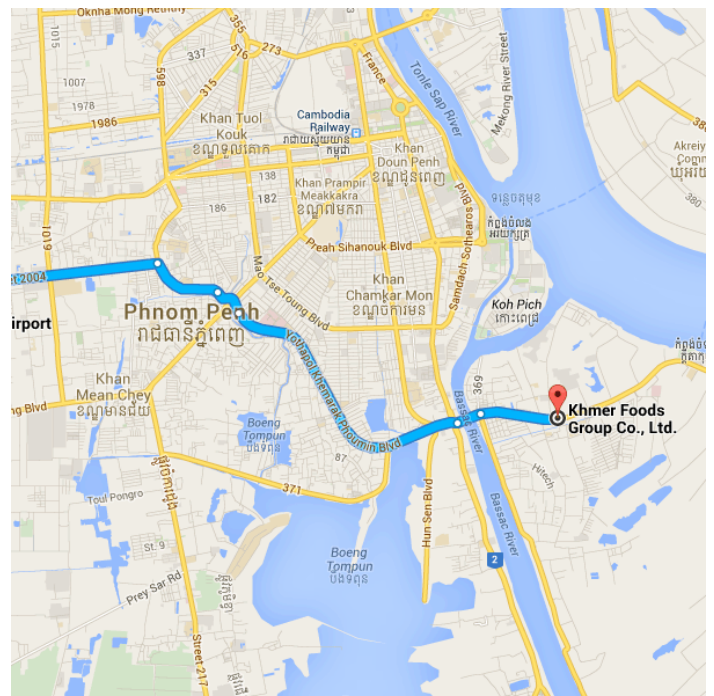

⚠ Restricted usage road

800 m / 37 s

Continue to Confederation de la Russie/  
មហាវិថីសហព័ន្ធរុស្ស៊ី

1.0 km / 2 min

➤ 2. Take the 1st right

280 m

➤ 3. Take the 2nd right toward Confederation de la Russie/មហាវិថីសហព័ន្ធរុស្ស៊ី

750 m

Take the 2nd right onto

➤ Confederation de la Russie/  
មហាវិថីសហព័ន្ធរុស្ស៊ី

1.9 km / 3 min

Turn right onto 2004/Street 2004

➤ 4.6 km / 6 min

Continue on Yothapol Khemarak Phoumin Blvd. Drive to National Highway 1

8.1 km / 10 min

➤ 6. Turn right onto Yothapol Khemarak Phoumin Blvd

1.2 km

↑ 7. Continue straight onto ស្ពានអាកាសស្ទឹងមានជ័យ

550 m

↑ 8. Continue onto Yothapol Khemarak Phoumin Blvd

4.7 km

↑ 9. Continue onto ស្ពានព្រះមុនីវង្សថ្មី

400 m

↑ 10. Continue onto National Highway 1

**i** Destination will be on the left

1.3 km