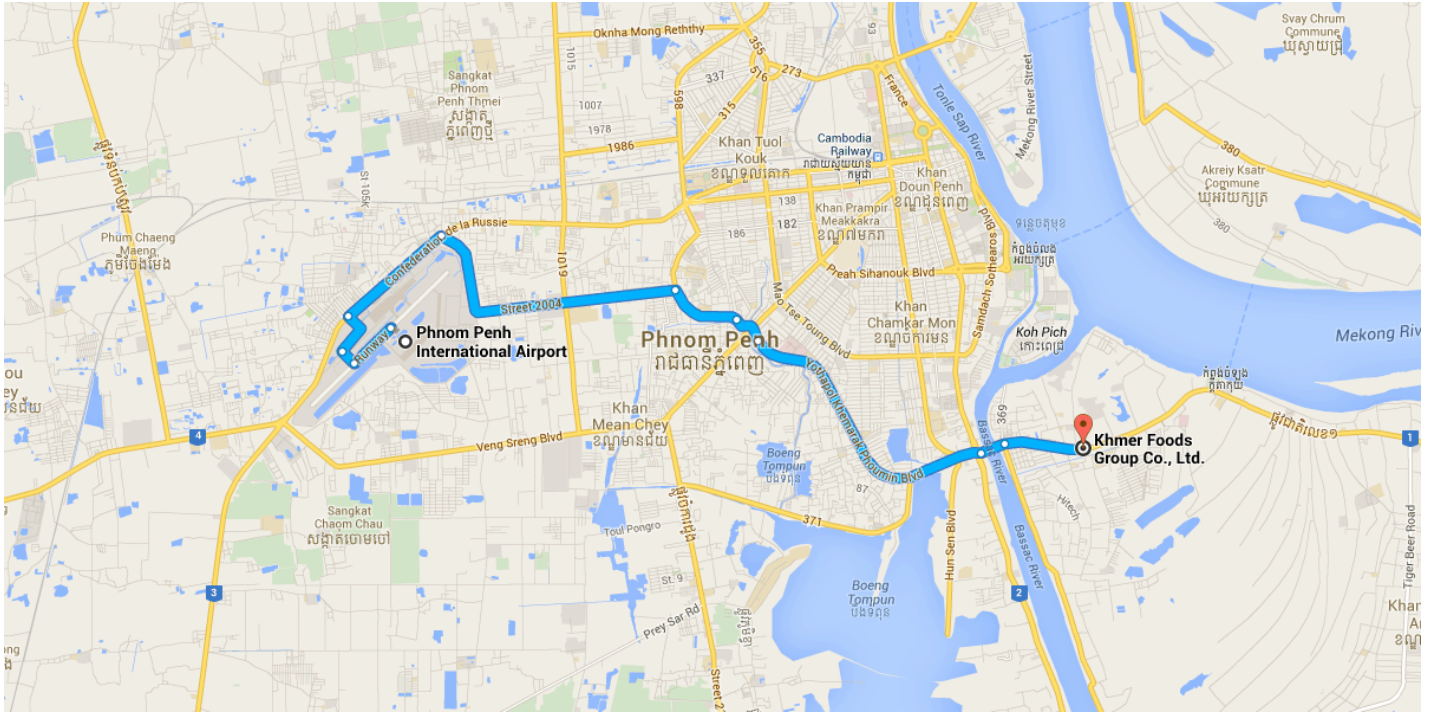

Directions from Phnom Penh International Airport to Khmer Foods Group Co., Ltd.

○ Phnom Penh International Airport

មហាវិថីសហព័ន្ធរុស្ស៊ី, Phnom Penh

⚠ This route has restricted usage or private roads.

Head southwest on Runway

⚠ Restricted usage road

800 m / 37 s

Continue to Confederation de la Russie/  
មហាវិថីសហព័ន្ធរុស្ស៊ី

1.0 km / 2 min

➤ 2. Take the 1st right

280 m

➤ 3. Take the 2nd right toward Confederation de la Russie/មហាវិថីសហព័ន្ធរុស្ស៊ី

750 m

Take the 2nd right onto

➤ Confederation de la Russie/  
មហាវិថីសហព័ន្ធរុស្ស៊ី

1.9 km / 3 min

Turn right onto 2004/Street 2004

➤ 4.6 km / 6 min

Continue on Yothapol Khemarak Phoumin Blvd. Drive to National Highway 1

400 m

↑ 10. Continue onto National Highway 1

**i** Destination will be on the left

1.3 km