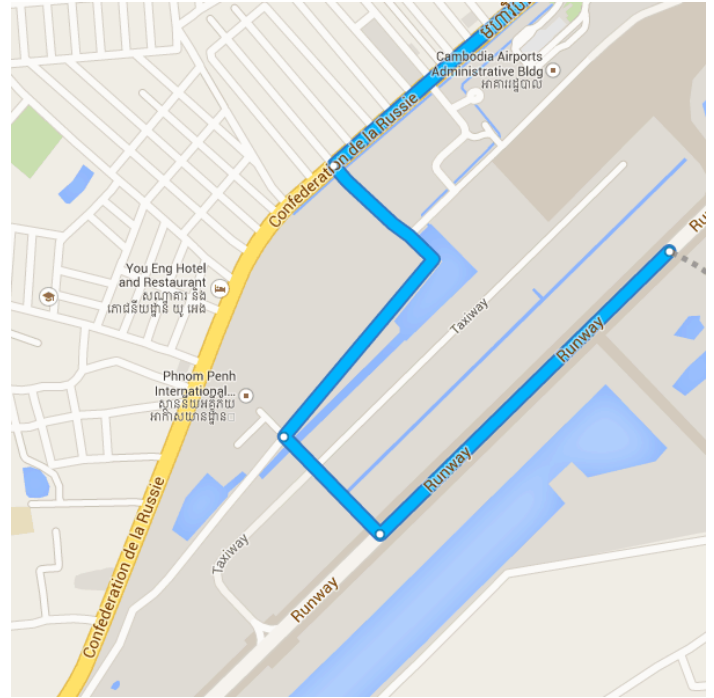

⚠ Restricted usage road

800 m / 37 s

Continue to Confederation de la Russie/  
មហាវិថីសហព័ន្ធរុស្ស៊ី

1.0 km / 2 min

➤ 2. Take the 1st right

280 m

➤ 3. Take the 2nd right toward Confederation de la Russie/មហាវិថីសហព័ន្ធរុស្ស៊ី

750 m

Take the 2nd right onto

➤ Confederation de la Russie/  
មហាវិថីសហព័ន្ធរុស្ស៊ី

1.9 km / 3 min

Turn right onto 2004/Street 2004

➤ 4.6 km / 6 min

Continue on Yothapol Khemarak Phoumin Blvd. Drive to National Highway 1

8.1 km / 10 min

➤ 6. Turn right onto Yothapol Khemarak Phoumin Blvd

1.2 km

↑ 7. Continue straight onto ស្ពានអាកាសស្ទឹងមានជ័យ

550 m

↑ 8. Continue onto Yothapol Khemarak Phoumin Blvd

4.7 km

↑ 9. Continue onto ស្ពានព្រះមុនីវង្សថ្មី

400 m

↑ 10. Continue onto National Highway 1

**i** Destination will be on the left

1.3 km